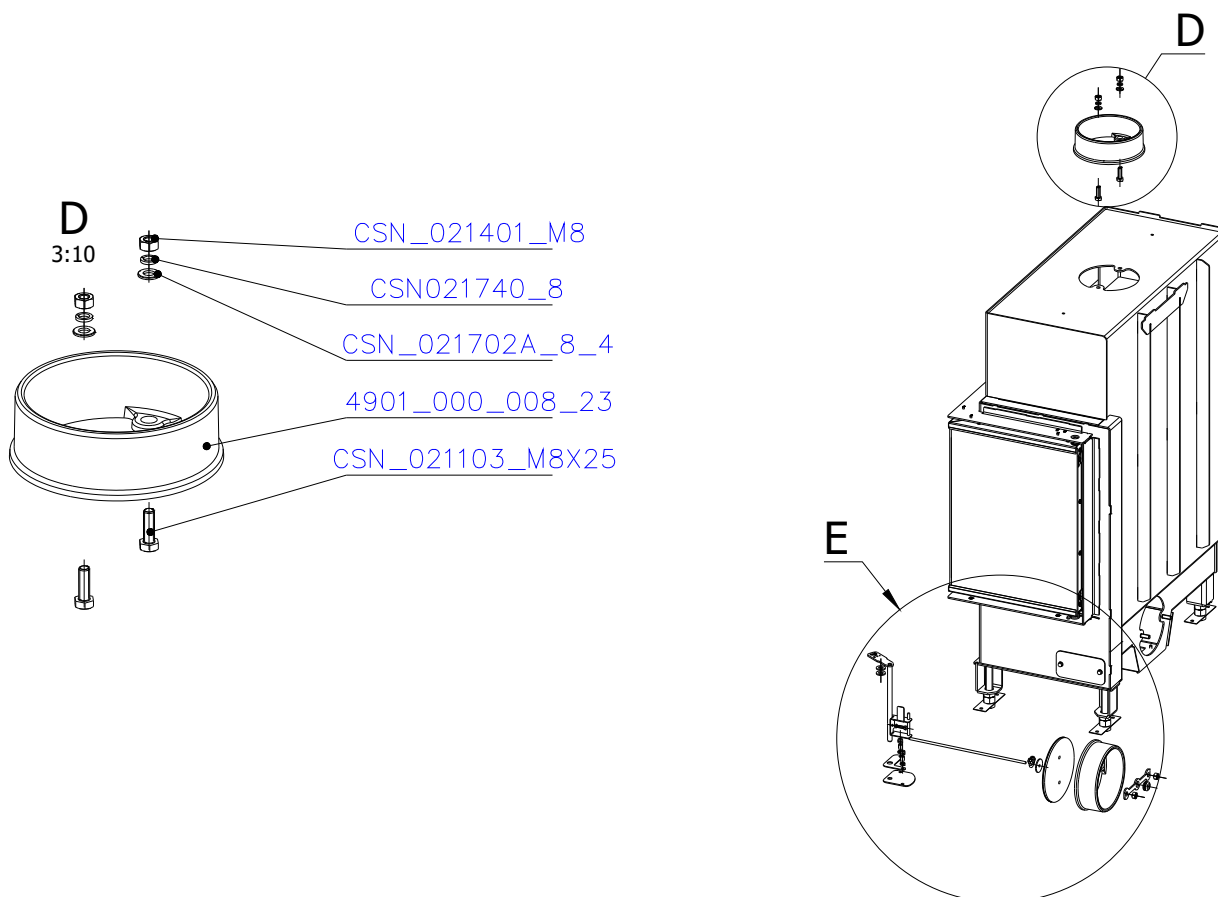

SCAN 5007 FR

SPARE PARTS