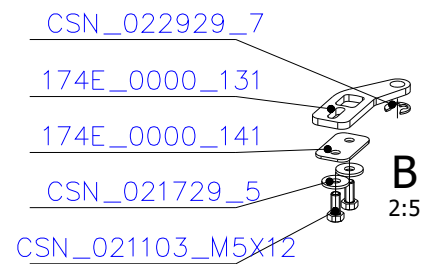

SCAN 5007 FR

SPARE PARTS

Spare parts 5007 FR

Spare part no.	Market name	Scan M3no.	
1	Screw assortment for SC 5000 series	12061534	-
2	Grate	50052738	174A_2000_011
3	Chamotte chamber set FR	50059051	206M_2010_001
4	Handle set	50061498	-
5	Front glass 4x677,5x402	50059034	174U_0300_012
6	Side glass 4x304x402	50052726	632_999_304_402
7	Glass sealing 15x4 mm, type 7226/5/0/0 - black	50052729	341_414_015_004
8	Door gasket diam. 12 mm, type 84204/3/0/0 - grey	51066470	341_414_012_616

SCAN 5007 FR

SPARE PARTS