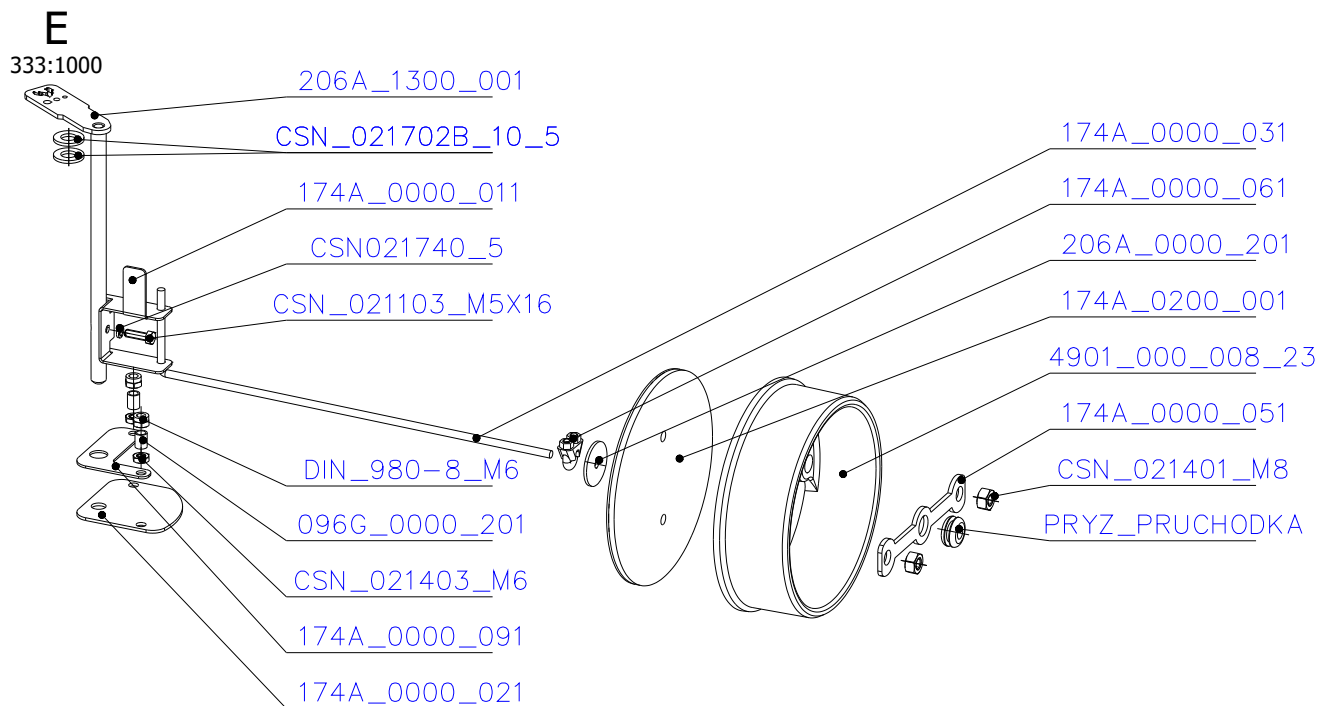

SCAN 5007 FR

SPARE PARTS