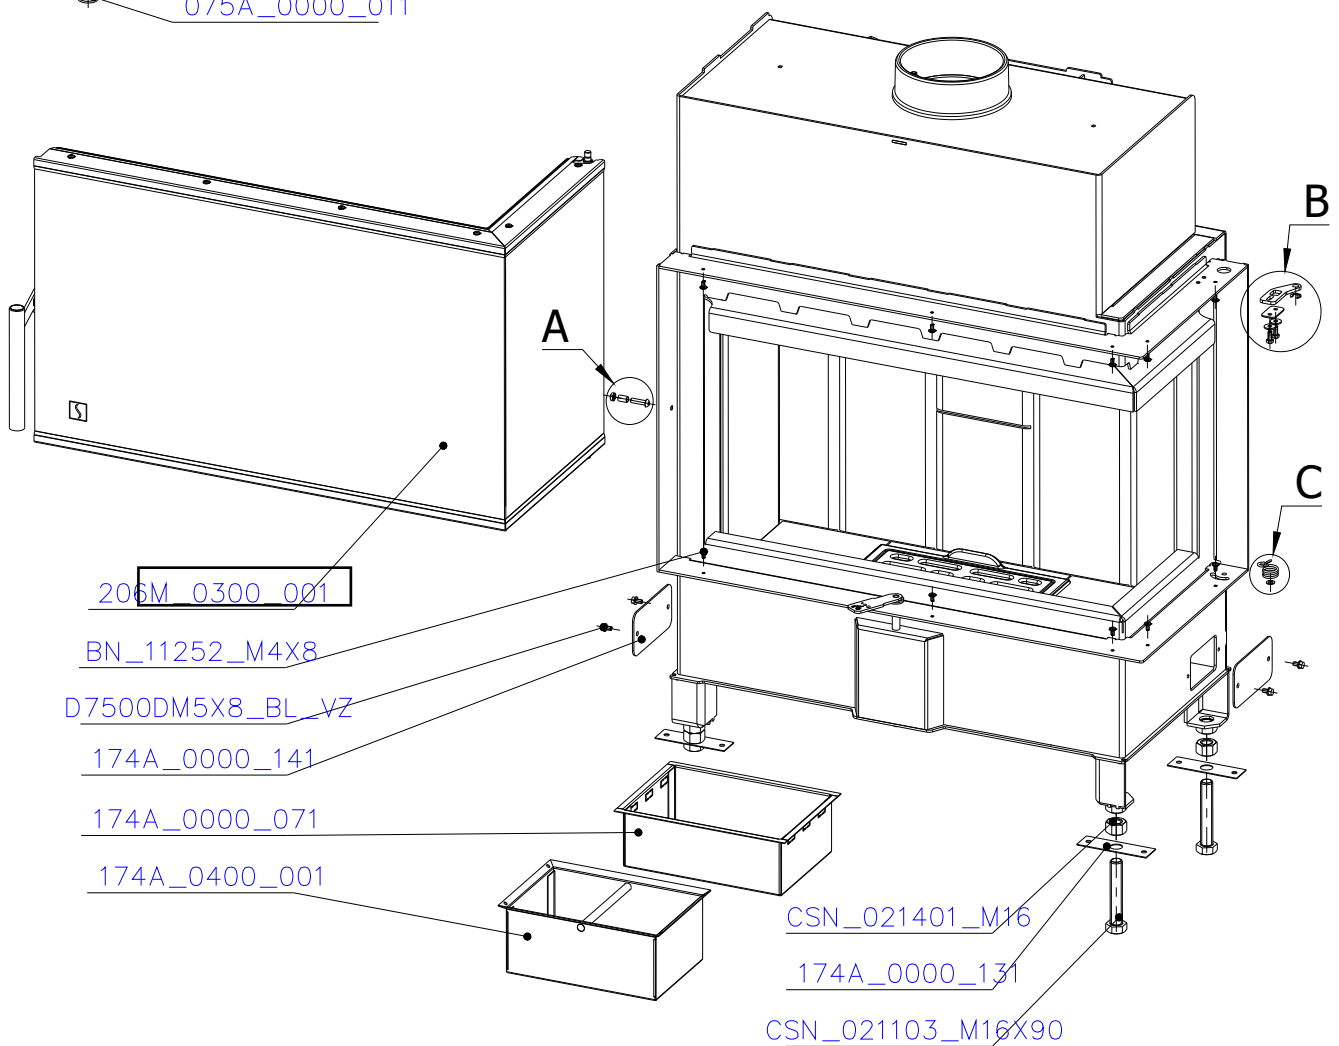

SCAN 5007 FR

SPARE PARTS

Spare parts 5007 FR

Spare part no.	Market name	Scan M3no.	
1	Screw assortment for SC 5000 series	12061534	-
2	Grate	50052738	174A_2000_011
3	Chamotte chamber set FR	50059051	206M_2010_001
4	Handle set	50061498	-
5	Front glass 4x677,5x402	50059034	174U_0300_012
6	Side glass 4x304x402	50052726	632_999_304_402
7	Glass sealing 15x4 mm, type 7226/5/0/0 - black	50052729	341_414_015_004
8	Door gasket diam. 12 mm, type 84204/3/0/0 - grey	51066470	341_414_012_616

SCAN 5007 FR

SPARE PARTS